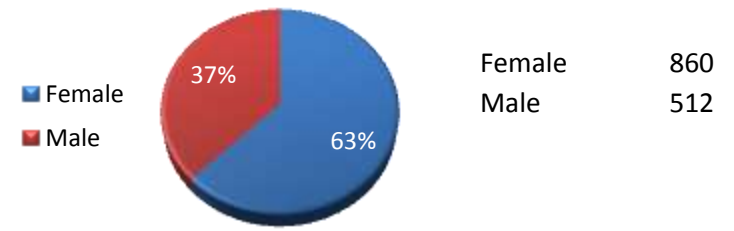

North Florida Community College

Spring 2010

Semester at a Glance...

Full-time Students

Total Enrollment: 1372

Total FTE: 397.53

FTE (Full-time Equivalent) is a method of funding and accountability defined by the State Department of Education. For all courses the number of student semester hours is divided by 30.

By Gender

Part-time Students

Enrollment by Program

Associate in Arts	815
Associate in Science	88
Assoc. in Sci. Health	112
Assoc. in Applied Sci.	15
Assoc. in Sci. Cert.	25
Vocational Cert.	122
Applied Technology	19
EPI	15
No Formal Award	25
Workforce	136