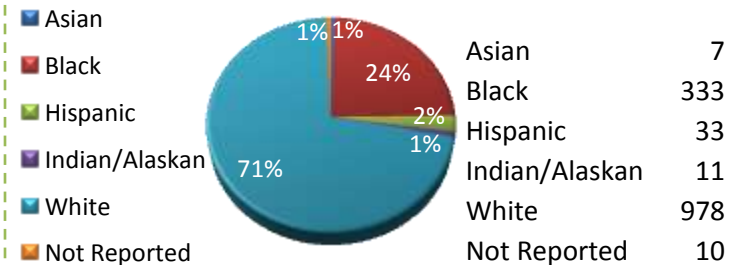

By Ethnicity