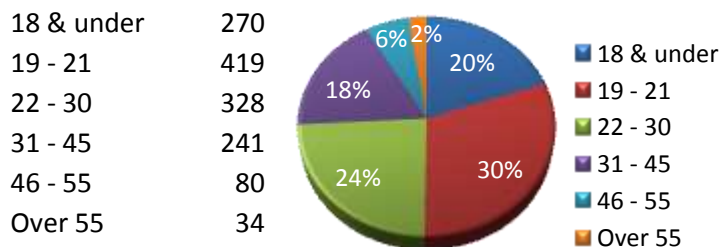

North Florida Community College

Spring 2010

Semester at a Glance...

Full-time Students

Total Enrollment: 1372

Total FTE: 397.53

FTE (Full-time Equivalent) is a method of funding and accountability defined by the State Department of Education. For all courses the number of student semester hours is divided by 30.

By Gender

Part-time Students

Enrollment by Program

Associate in Arts	815
Associate in Science	88
Assoc. in Sci. Health	112
Assoc. in Applied Sci.	15
Assoc. in Sci. Cert.	25
Vocational Cert.	122
Applied Technology	19
EPI	15
No Formal Award	25
Workforce	136

By Ethnicity

By Age

Average Age: 26

John D. Grosskopf
President

325 NW Turner Davis Drive
Madison, FL 32340
850-973-2288

www.nfcc.edu

By County

Hamilton	120
Jefferson	74
Lafayette	67
Madison	561
Suwannee	198
Taylor	249
Other Florida	89
Out of State	14