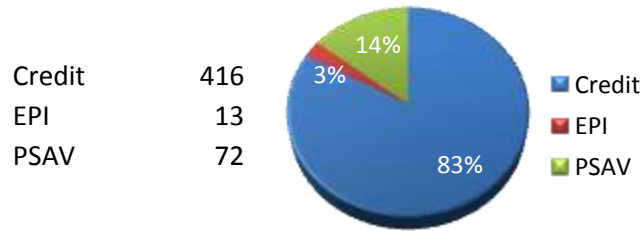

North Florida Community College

Spring 2010

Semester at a Glance...

Full-time Students

Total Enrollment: 1372

Total FTE: 397.53

FTE (Full-time Equivalent) is a method of funding and accountability defined by the State Department of Education. For all courses the number of student semester hours is divided by 30.

By Gender

Part-time Students

Enrollment by Program

Associate in Arts	815
Associate in Science	88
Assoc. in Sci. Health	112
Assoc. in Applied Sci.	15
Assoc. in Sci. Cert.	25
Vocational Cert.	122
Applied Technology	19
EPI	15
No Formal Award	25
Workforce	136