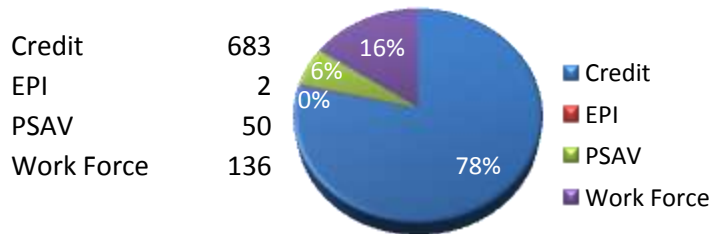

North Florida Community College

Spring 2010

Semester at a Glance...

Full-time Students

Total Enrollment: 1372

Total FTE: 397.53

FTE (Full-time Equivalent) is a method of funding and accountability defined by the State Department of Education. For all courses the number of student semester hours is divided by 30.

By Gender

Part-time Students

Enrollment by Program

Associate in Arts	815
Associate in Science	88
Assoc. in Sci. Health	112
Assoc. in Applied Sci.	15
Assoc. in Sci. Cert.	25
Vocational Cert.	122
Applied Technology	19
EPI	15
No Formal Award	25
Workforce	136