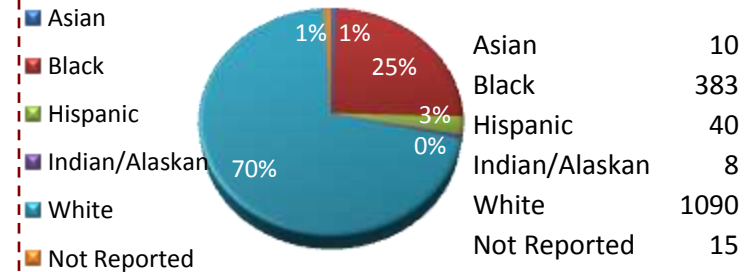

By Ethnicity