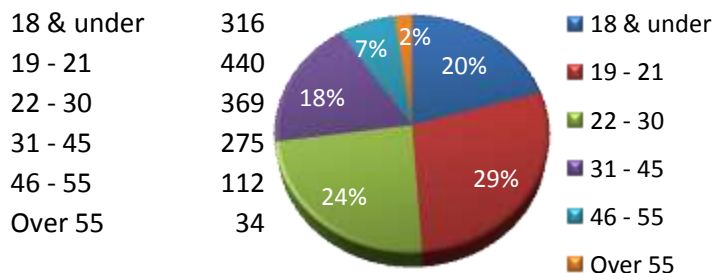

North Florida Community College

Fall 2009

Semester at a Glance...

Full-time Students

Total Enrollment: 1546

Total FTE: 427.7

FTE (Full-time Equivalent) is a method of funding and accountability defined by the State Department of Education. For all courses the number of student semester hours is divided by 30.

By Gender

Part-time Students

Enrollment by Program

Associate in Arts	860
Associate in Science	75
Assoc. in Sci. Health	124
Assoc. in Applied Sci.	25
Assoc. in Sci. Cert.	26
Vocational Cert.	146
Applied Technology/EMT	23
EPI	18
No Formal Award	26
Workforce	223

By Ethnicity

By Age

Average Age: 27

John D. Grosskopf

President

325 NW Turner Davis Drive
Madison, FL 32340
850-973-2288

www.nfcc.edu

By County