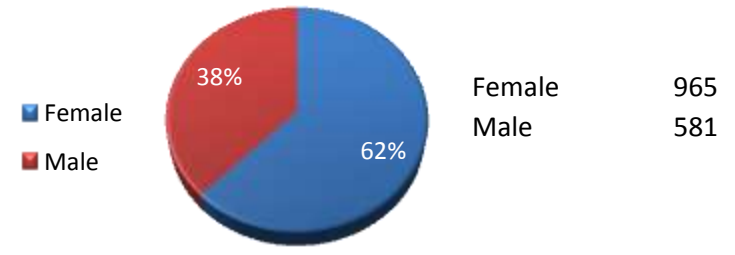

North Florida Community College

Fall 2009

Semester at a Glance...

Full-time Students

Total Enrollment: 1546

Total FTE: 427.7

FTE (Full-time Equivalent) is a method of funding and accountability defined by the State Department of Education. For all courses the number of student semester hours is divided by 30.

By Gender

Part-time Students

Enrollment by Program

Associate in Arts	860
Associate in Science	75
Assoc. in Sci. Health	124
Assoc. in Applied Sci.	25
Assoc. in Sci. Cert.	26
Vocational Cert.	146
Applied Technology/EMT	23
EPI	18
No Formal Award	26
Workforce	223