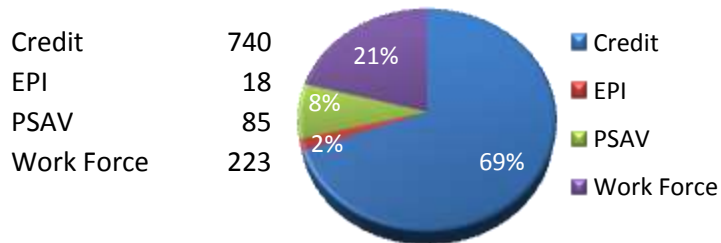

North Florida Community College

Fall 2009

Semester at a Glance...

Full-time Students

Total Enrollment: 1546

Total FTE: 427.7

FTE (Full-time Equivalent) is a method of funding and accountability defined by the State Department of Education. For all courses the number of student semester hours is divided by 30.

By Gender

Part-time Students

Enrollment by Program

Associate in Arts	860
Associate in Science	75
Assoc. in Sci. Health	124
Assoc. in Applied Sci.	25
Assoc. in Sci. Cert.	26
Vocational Cert.	146
Applied Technology/EMT	23
EPI	18
No Formal Award	26
Workforce	223