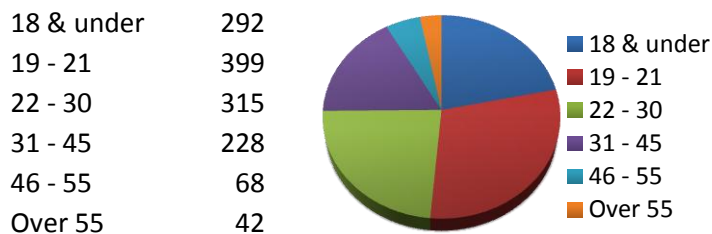

North Florida Community College

Spring 2009

Semester at a Glance...

Full-time Students

Total Enrollment: 1344

Total FTE: 358

FTE (Full-time Equivalent) is a method of funding and accountability defined by the State Department of Education. For all courses the number of student semester hours is divided by 30.

By Gender

Part-time Students

Enrollment by Program

Associate in Arts	702
Associate in Science	159
Assoc. in Applied Sci.	16
Assoc. in Sci. Cert.	19
Vocational Cert.	112
Adult Basic	69
Applied Technology	14
GED	29
No Formal Award	224

By Ethnicity

By Age

Average Age: 26

By County

Hamilton	102
Jefferson	71
Lafayette	36
Madison	624
Suwannee	191
Taylor	201
Other Florida	103
Out of State	16

Dual Enrolled

Hamilton:	13
Jefferson:	16
Lafayette:	5
Madison:	52
Suwannee:	21
Taylor:	33
Other:	2
Total DE:	142