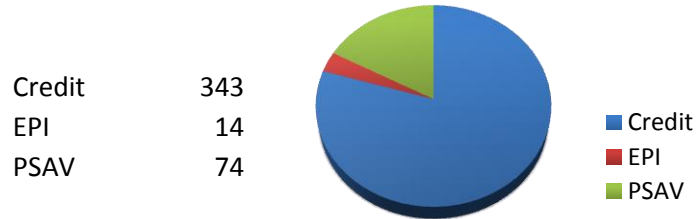

North Florida Community College

Spring 2009

Semester at a Glance...

Full-time Students

Total Enrollment: 1344

Total FTE: 358

FTE (Full-time Equivalent) is a method of funding and accountability defined by the State Department of Education. For all courses the number of student semester hours is divided by 30.