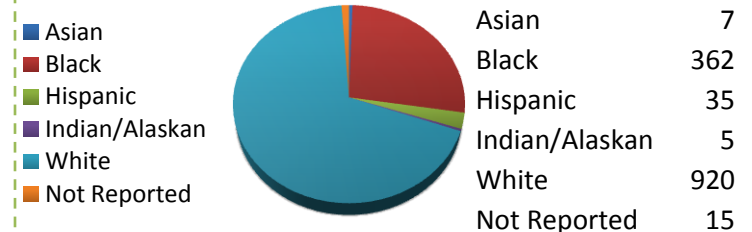

By Gender

Part-time Students

Enrollment by Program

Associate in Arts	702
Associate in Science	159
Assoc. in Applied Sci.	16
Assoc. in Sci. Cert.	19
Vocational Cert.	112
Adult Basic	69
Applied Technology	14
GED	29
No Formal Award	224

By Ethnicity

By Age

Average Age: 26

By County

Hamilton	102
Jefferson	71
Lafayette	36
Madison	624
Suwannee	191
Taylor	201
Other Florida	103
Out of State	16

Dual Enrolled

Hamilton:	13
Jefferson:	16
Lafayette:	5
Madison:	52
Suwannee:	21
Taylor:	33
Other:	2
Total DE:	142