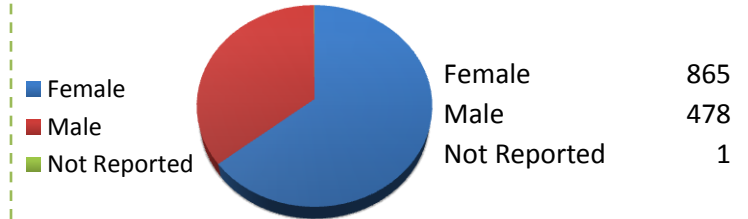

North Florida Community College

Spring 2009

Semester at a Glance...

Full-time Students

Total Enrollment: 1344

Total FTE: 358

FTE (Full-time Equivalent) is a method of funding and accountability defined by the State Department of Education. For all courses the number of student semester hours is divided by 30.

By Gender

Part-time Students

Enrollment by Program

Associate in Arts	702
Associate in Science	159
Assoc. in Applied Sci.	16
Assoc. in Sci. Cert.	19
Vocational Cert.	112
Adult Basic	69
Applied Technology	14
GED	29
No Formal Award	224

By Ethnicity

By Age

Average Age: 26

By County

Hamilton	102
Jefferson	71
Lafayette	36
Madison	624
Suwannee	191
Taylor	201
Other Florida	103
Out of State	16

Dual Enrolled

Hamilton:	13
Jefferson:	16
Lafayette:	5
Madison:	52
Suwannee:	21
Taylor:	33
Other:	2
Total DE:	142

John D. Grosskopf

President

325 NW Turner Davis Drive
Madison, FL 32340
850-973-2288

www.nfcc.edu