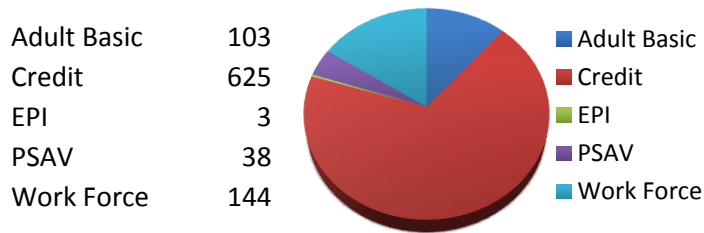

North Florida Community College

Spring 2009

Semester at a Glance...

Full-time Students

Total Enrollment: 1344

Total FTE: 358

FTE (Full-time Equivalent) is a method of funding and accountability defined by the State Department of Education. For all courses the number of student semester hours is divided by 30.

By Gender

Part-time Students

Enrollment by Program

Associate in Arts	702
Associate in Science	159
Assoc. in Applied Sci.	16
Assoc. in Sci. Cert.	19
Vocational Cert.	112
Adult Basic	69
Applied Technology	14
GED	29
No Formal Award	224